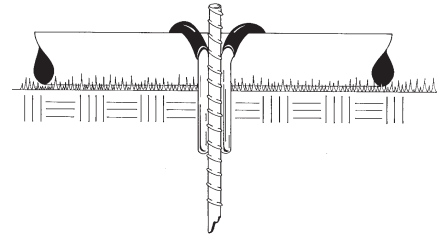

TREE & SPRINKLER SUPPORT AND PROTECTION PRODUCTS

TRIM GUARD TREE TRUNK PROTECTION

TG4 Protects trees from tree trimmer damage

FRUIT BRUTE

FB Fruit Brute is a simple wire device attached to a stake which supports heavily-laden fruit or ornamental tree branches to prevent damage

PIPE STABILIZER

PS18 Use between the sprinkler heads to control movement of the pipe

SPRINKLER STABILIZER

SS24 Use to secure pipe and sprinkler heads to prevent movement, vandalism and damage

SPRINKLER TIE

Use to secure the sprinkler to the Sprinkler Stabilizer

- ST9 9" Sprinkler Tie for shrubs
- ST12 12" Sprinkler Tie for Pop-ups

RACHET TOOL FOR SPRINKLER TIES

RT Use to install Sprinkler Ties